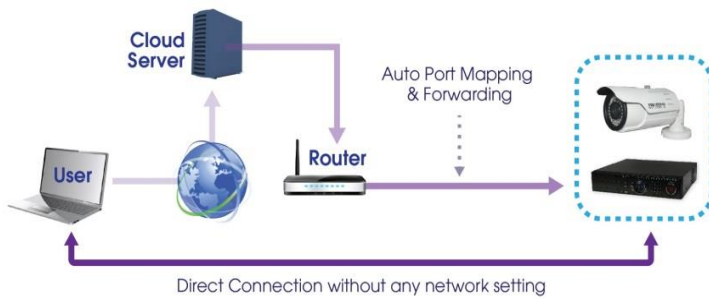

(*) Specification is subject to change without prior notice.

ezP2P™ Cloud Service (www.ezp2p.com)

ezP2P™ Cloud Service is a cloud-based video management system without any complicated network setting. Just login to ezP2P™ Cloud Server (www.ezp2p.com) with your own account and enjoy thumbnail preview and instant live monitoring.

[Main Page]

[Preview]

ezLink™ with Mac Address

The easiest way to connect to the DVR just by Mac Address.

Typical PUSH Function

2 PUSH Functions below provides you with efficient monitoring and control of your DVR. It allows you to be free from constant attention to the event that may or may not happen.

PUSH Video Call to iPhone & Android Phone

PUSH Network Connection under Sensor Event

Integrated Network Solution

Guarantee unlimited scalability and seamless integration of all FOCUS products such as DVR, NVR & IP Camera over unique network.