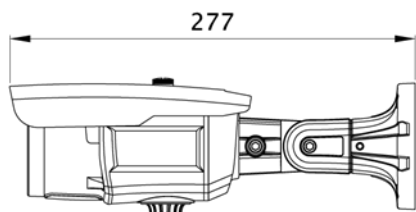

Dimension

Unit : mm (Inch)

Camera Specification

Camera		
Image Sensor	1/2.9" Progressive CMOS	
Max. Resolution	1,920 x 1,080	
Min. Illumination	Color : 1.0 Lux, 0.002 Lux (Sense-up) BW : 0.5 Lux, 0.001 Lux (Sense-up)	
ICR for Day & Night	Yes	
IR LED	35EA	
Night Vision Distance	50 meters	
MENU Control	Through Web	
ID & Camera Title	On / Off	
Day & Night	Auto / Color / BW / EXT_L / EXT-H	
Backlight	Off / Digital WDR / BLC / HLC	
3D-DNR	On / Off (0 ~ 100 Steps)	
LENS	2.8~12mm DC IRIS (ICR TYPE)	
Motion Detection Area	16 x 15 Blocks (On / Off)	
Privacy Masking Area	48 x 26 Blocks (On / Off)	
Digital Zoom	x1~x4 (On / Off)	
Electronic Shutter	Auto / Manual (1/25(1/30) ~ 1/30,000) / FLK	
Sense-up	Off / x2 ~ x8	
AGC	On / Off (0 ~ 100 Steps)	
White Balance	Auto / Manual	
Flip/Mirror	Flip On / Off, Mirror On / Off	
DeFog	On / Off	
Power / Exterior	Input Voltage	DC12V/1.5A, PoE-802.3 af
	Power Consumption	5.5W
	LED	Power, Network
	Reset Button	Factory default
General	Case	IP 66
	Working Environment	-10~40 °C / Less than 90% RH