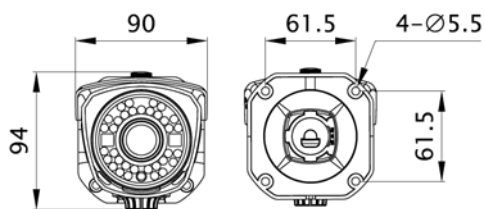

Dimension

Unit : mm (Inch)

Camera Specification

Camera		
Image Sensor	1/2.9" Progressive CMOS	
Max. Resolution	1,920 x 1,080	
Min. Illumination	Color : 1.0 Lux, 0.002 Lux (Sense-up) BW : 0.5 Lux, 0.001 Lux (Sense-up)	
ICR for Day & Night	Yes	
IR LED	35EA	
Night Vision Distance	50 meters	
MENU Control	Through Web	
ID & Camera Title	On / Off	
Day & Night	Auto / Color / BW / EXT_L / EXT-H	
Backlight	Off / Digital WDR / BLC / HLC	
3D-DNR	On / Off (0 ~ 100 Steps)	
LENS	2.8~12mm DC IRIS (ICR TYPE)	
Motion Detection Area	16 x 15 Blocks (On / Off)	
Privacy Masking Area	48 x 26 Blocks (On / Off)	
Digital Zoom	x1~x4 (On / Off)	
Electronic Shutter	Auto / Manual (1/25(1/30) ~ 1/30,000) / FLK	
Sense-up	Off / x2 ~ x8	
AGC	On / Off (0 ~ 100 Steps)	
White Balance	Auto / Manual	
Flip/Mirror	Flip On / Off, Mirror On / Off	
DeFog	On / Off	
Power / Exterior	Input Voltage	DC12V/1.5A, PoE-802.3 af
	Power Consumption	5.5W
	LED	Power, Network
	Reset Button	Factory default
General	Case	IP 66
	Working Environment	-10~40 °C / Less than 90% RH

Network Specification

Network		
Video	Compression	H.264 Main Profile
	Effective Pixels	1920(H)x1080(V)
	Frame	30 fps
	Stream	Dual-Stream (H.264, M-JPEG)
Network	Protocol	TCP/IP, HTTP, RTP/RTSP, UDP, DHCP, FTP, SMTP, NTP, ARP, ICMP, DDNS, ONVIF(v2.2)
	Ethernet	RJ-45 (10/100 Base-T)
	Bitrate Control	VBR, CBR
	Security	Multi-Level Password, IP & Mac Filtering
	uPNP	support
Special Function	PUSH Video Call	PUSH Video to iPhone & Android Phone
	Intensive Record	Yes
Event	Motion Event	15 X 16 Block motion detection
	Alarm Event	FTP, E-mail, FTP, Mobile
Software		CMS, SMS, IP Installer